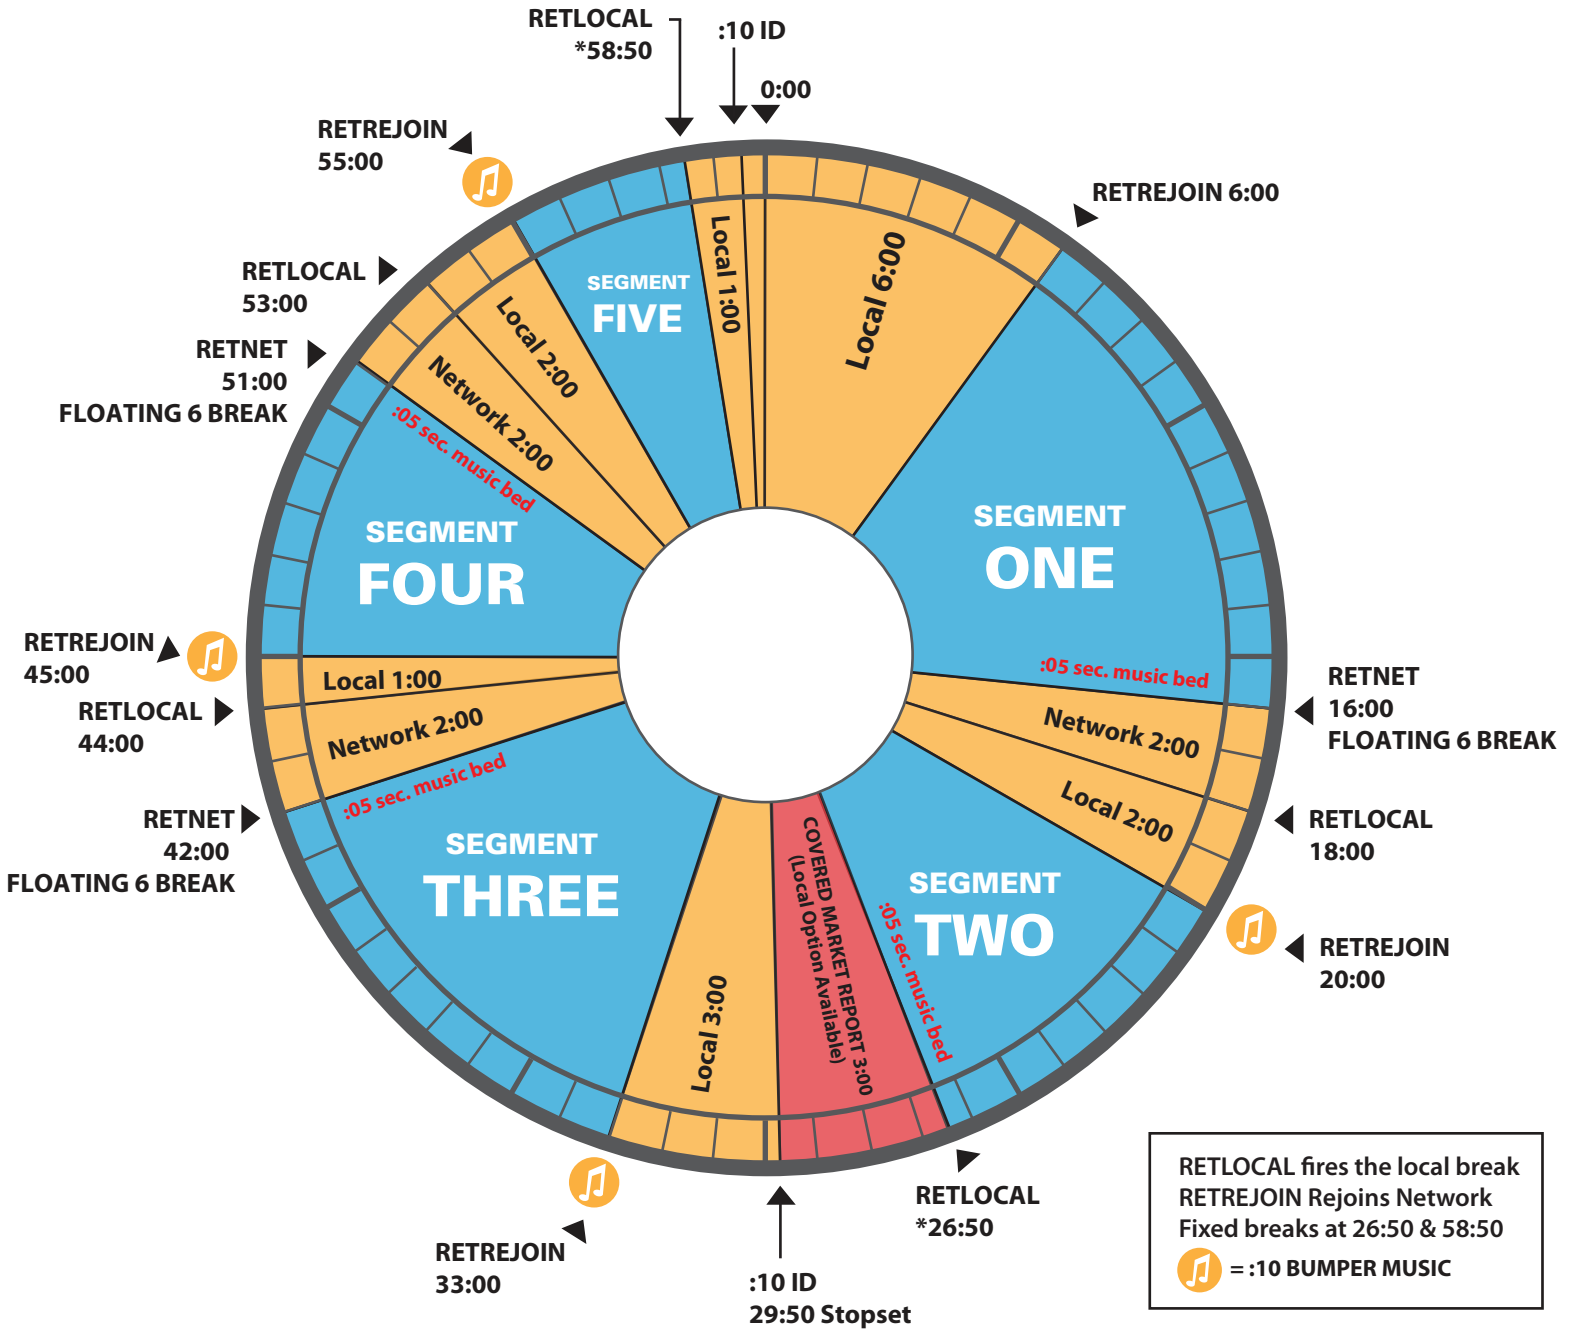

PROGRAM CLOCK

Effective January 19, 2009
Premiere XDS PRO4-P Satellite

FEED TIME: FRI 6PM - 8PM ET
You must call 818-461-5176 for
XDS receiver configuration and authorization

For Technical Assistance call:
Premiere's Network Operations Center: 800-276-4431
Technical Info: www.premiereradio.com/engineering

Studio: 202-544-4322
Executive Producer: Peter Ogburn Cell:202-725-5354